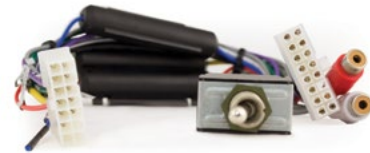

Thomas Harnesses

CD-5000 and ST-3000 w/ISO Connectors

CD-3000 and ST-4000 w/16 Pin Mini-Fit™ Connectors

512523

Thomas Mounting Plates

Generic Radio Harnesses

VEHICLE	RADIO	VEHICLE CONNECTOR	PART #
Generic	CD-5000 & ST-3000 w/ISO Connector	Bare Wires	512202
	CD-3000 & ST-4000 w/Molex 16 Pin Mini-Fit™ Connector	Bare Wires	512439