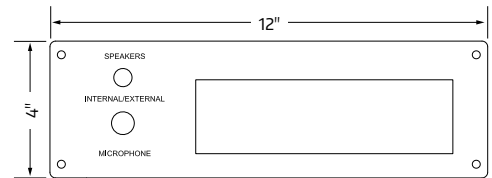

Blue Bird Harnesses

CD-5000 and ST-3000 w/ISO Connectors

CD-3000 and ST-4000 w/16 Pin Mini-Fit™ Connectors

Blue Bird Mounting Plates

610032

Blue Bird Mic Extension Cables