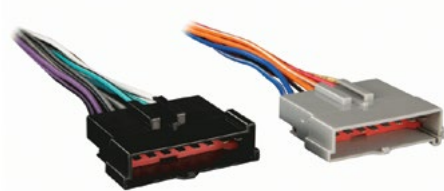

FORD 70-1770

REF: 70-1770/AW-WHFD2/CF-WHFD2/CK-WHFD2

- Power 4 speaker

Applications

- FORD Econoline Full Size Van 1997 1997
- FORD Econoline Full Size Van 1992 1996
- FORD Econoline Full Size Van 1986 1991
- FORD F-150 1997 1998
- FORD F-250/350/450/550/650/750 1997 1998
- FORD F-Series Pickup 1992 1996
- FORD F-Series Pickup 1987 1991
- FORD F-Series Pickup 1986 1986