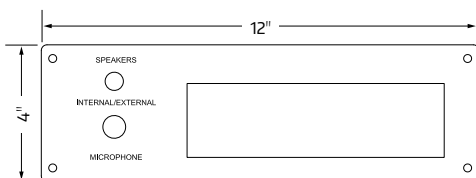

Thomas Mounting Plates

610032