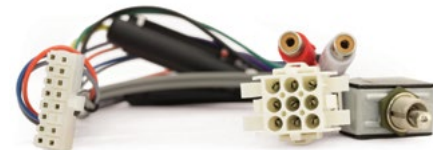

IC Harnesses

CD-5000 and ST-3000
w/ISO Connectors

CD-3000 and ST-4000
w/16 Pin Mini-Fit™ Connectors

512520

IC Mounting Plates