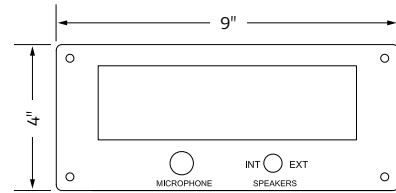

512210

512310

512215

CD-3000 and ST-4000 w/16 Pin Mini-Fit™ Connectors

512466

512468

512459

Blue Bird Mounting Plates