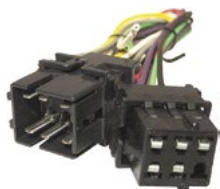

International/Navistar BT-128