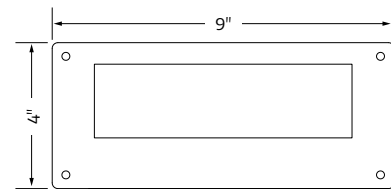

Blue Bird Harnesses

CD-5000 and ST-3000 w/ISO Connectors

CD-3000 and ST-4000 w/16 Pin Mini-Fit™ Connectors

Blue Bird Mounting Plates

610063

Blue Bird Mic Extension Cables