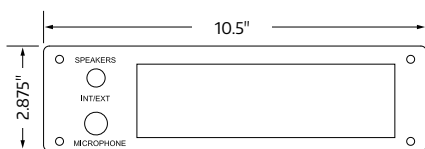

IC Mounting Plates

610033