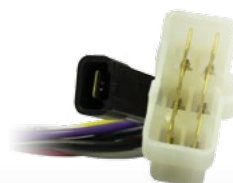

Radio Chassis Connectors

ISO Plug

CD-5000/ST-3000/ST-1000

D6 Plug

CD-5000/CD-3000/ST-4000/ST-3000/ST-1000

ag/construction

CASE/IH

TRACTOR MODEL	RADIO PART #							HARNESS PART #
	CD-5000 710475D6	CD-3000 710439D6	ST-3000 701194D6	ST-1000 701189D6	ST-4000 701196D6	ST-1000 701193	ST-1000 750225	
86-88							√	N/A Plug & Play
90-94-96 (Cut & Splice)				√				N/A Plug & Play
1400 & 1600 Combine (Cut & Splice)				√				N/A Plug & Play
2100 Series Combine				√				511505
2300 Series Combine	√	√	√		√			N/A Plug & Play
8010 Combine	√	√	√		√	√		512231
CX	√	√	√		√	√		512231
DX	√	√	√		√	√		512231
Farm All	√	√	√		√	√		512231
JX 65, 80, 95	√	√	√		√	√		512231
JXU	√	√	√		√	√		512231
Maxxum & Magnum (Early Series)	√	√	√	√	√			N/A Plug & Play
MX 110, 120, 180, 200	√	√	√	√	√			511365
MX 230	√	√	√		√	√		512231
MX 270	√	√	√		√	√		512231
MXM	√	√	√		√	√		512231
MXU	√	√	√		√	√		512231
Puma	√	√	√		√	√		512231
STX	√	√	√		√	√		512231
WDX Windrowers	√	√	√	√	√			N/A Plug & Play
2007+	√	√	√		√	√		512231

JCB

TRACTOR MODEL	RADIO PART #					HARNESS PART #
	CD-5000 710475D6	CD-3000 710439D6	ST-3000 701194D6	ST-1000 701193	ST-4000 701196D6	
JCB	√	√	√	√	√	512231

JOHN DEERE

TRACTOR MODEL	RADIO PART #								HARNESS PART #
	CD-5000 710475D6	CD-3000 710439D6	ST-1000 701191	ST-3000 701194D6	ST-1000 701193	ST-1000 701190	ST-1000 701189D6	ST-4000 701196D6	
10 Series	√	√		√			√		518817
15 Series	√	√		√	√				N/A Plug & Play
20 Series	√	√		√	√				N/A Plug & Play
25 Series	√	√		√	√				N/A Plug & Play
30/40 Series						√			N/A Plug & Play
50 Series			√						N/A Plug & Play
55/60 Series Row Crop	√	√		√			√	√	510818
60/70 Series 4WD	√	√		√			√	√	510818
6000/7000/ 8000 Series	√	√		√			√	√	510817
Combine Pre-1991	√			√			√	√	510728
Combine 1991-2005	√			√			√	√	510559
2006+	√	√		√	√			√	N/A Plug & Play
John Deere Construction Equipment									
Mini Excavator							√		511255
CLC Excavators	√	√	√	√	√	√		√	512484
Motor Graders	√	√	√	√	√	√		√	N/A Plug & Play
Wheel Loaders	√	√	√	√	√	√		√	N/A Plug & Play