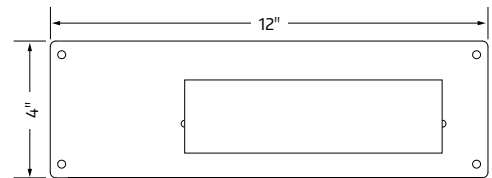

610087

Blue Bird Mic Extension Cables