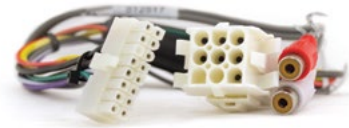

IC Harnesses

CD-5000 and ST-3000
w/ISO Connectors

CD-3000 and ST-4000
w/16 Pin Mini-Fit™ Connectors

512517

IC Mounting Plates